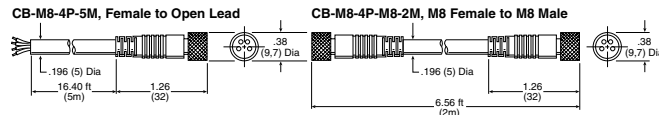

Features

- M8, M12 Male / Female Connector
- Length: 2m or 5m
- Cover: PVC or PUR
- Connection Type: Swivel Straight or Angled
- IP 67 Swivel Connector

Common Part Numbers

Item	Connector	Contacts	Length	Cover
CB-M8-4P-2M	M8 Female	4	2m	PVC
CB-M8-4P-5M	M8 Female	4	5m	PUR
CB-M8-4P-5M-90	M8 Angled Female	4	5m	PUR
CB-M8-4P-M12-2M	M8 Female to M12 Male	4	2m	PVC
CB-M8-4P-M8-2M	M8 Female to M8 Male	4	2m	PVC
CB-M8-4P-2E	M8 Female to MPS-7 Connector	4	2m	PVC
CB-M12-4P-2M	M12 Female	4	2m	PVC
CB-M12-5P-2M	M12 Female	5	2m	PVC
CB-M12-4P-M12-2M	M12 Female to M12 Male	4	2m	PVC
CB-M12-5P-M12-2M	M12 Female to M12 Male	5	2m	PVC

Panel Mounting Kits

Description	For Use With
MPS-ACCH1	MPS-3 Stainless Steel MPS-4
MPS-ACCH7	MPS-3 MPS-31
MPS-ACCH4	MPS-71
MPS-ACCH5	MPS-74

Panel Knockout Dimensions

MPS-ACCH1, MPS-ACCH7, MPS-ACCH4

MPS-ACCH5