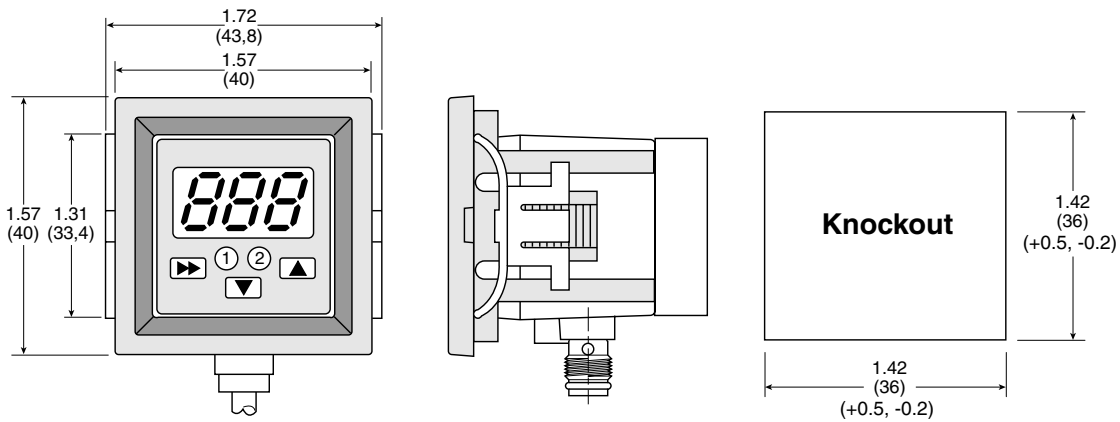

Features

- M8, M12 Male / Female Connector
- Length: 2m or 5m
- Cover: PVC or PUR
- Connection Type: Swivel Straight or Angled
- IP 67 Swivel Connector

Common Part Numbers

Item	Connector	Contacts	Length	Cover
CB-M8-4P-2M	M8 Female	4	2m	PVC
CB-M8-4P-5M	M8 Female	4	5m	PUR
CB-M8-4P-5M-90	M8 Angled Female	4	5m	PUR
CB-M8-4P-M12-2M	M8 Female to M12 Male	4	2m	PVC
CB-M8-4P-M8-2M	M8 Female to M8 Male	4	2m	PVC
CB-M8-4P-2E	M8 Female to MPS-7 Connector	4	2m	PVC
CB-M12-4P-2M	M12 Female	4	2m	PVC
CB-M12-5P-2M	M12 Female	5	2m	PVC
CB-M12-4P-M12-2M	M12 Female to M12 Male	4	2m	PVC
CB-M12-5P-M12-2M	M12 Female to M12 Male	5	2m	PVC

Panel Mounting Kits

Description	For Use With
MPS-ACCH1	MPS-3 Stainless Steel MPS-4
MPS-ACCH7	MPS-3 MPS-31
MPS-ACCH4	MPS-71
MPS-ACCH5	MPS-74

Panel Knockout Dimensions

MPS-ACCH1, MPS-ACCH7, MPS-ACCH4

MPS-ACCH5