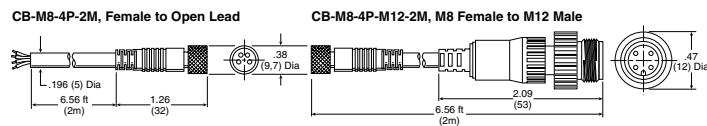

Features

- M8, M12 Male / Female Connector
- Length: 2m or 5m
- Cover: PVC or PUR
- Connection Type: Swivel Straight or Angled
- IP 67 Swivel Connector

Common Part Numbers

Item	Connector	Contacts	Length	Cover
CB-M8-4P-2M	M8 Female	4	2m	PVC
CB-M8-4P-5M	M8 Female	4	5m	PUR
CB-M8-4P-5M-90	M8 Angled Female	4	5m	PUR
CB-M8-4P-M12-2M	M8 Female to M12 Male	4	2m	PVC
CB-M8-4P-M8-2M	M8 Female to M8 Male	4	2m	PVC
CB-M8-4P-2E	M8 Female to MPS-7 Connector	4	2m	PVC
CB-M12-4P-2M	M12 Female	4	2m	PVC
CB-M12-5P-2M	M12 Female	5	2m	PVC
CB-M12-4P-M12-2M	M12 Female to M12 Male	4	2m	PVC
CB-M12-5P-M12-2M	M12 Female to M12 Male	5	2m	PVC

Panel Mounting Kits

Description	For Use With
MPS-ACCH1	MPS-3 Stainless Steel MPS-4
MPS-ACCH7	MPS-3 MPS-31
MPS-ACCH4	MPS-71
MPS-ACCH5	MPS-74

Panel Knockout Dimensions

MPS-ACCH1, MPS-ACCH7, MPS-ACCH4

MPS-ACCH5