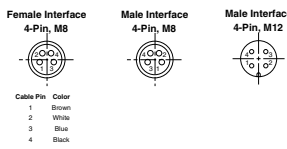

Features

- M8, M12 Male / Female Connector
- Length: 2m or 5m
- Cover: PVC or PUR
- Connection Type: Swivel Straight or Angled
- IP 67 Swivel Connector

Common Part Numbers

Item	Connector	Contacts	Length	Cover
CB-M8-4P-2M	M8 Female	4	2m	PVC
CB-M8-4P-5M	M8 Female	4	5m	PUR
CB-M8-4P-5M-90	M8 Angled Female	4	5m	PUR
CB-M8-4P-M12-2M	M8 Female to M12 Male	4	2m	PVC
CB-M8-4P-M8-2M	M8 Female to M8 Male	4	2m	PVC
CB-M8-4P-2E	M8 Female to MPS-7 Connector	4	2m	PVC
CB-M12-4P-2M	M12 Female	4	2m	PVC
CB-M12-5P-2M	M12 Female	5	2m	PVC
CB-M12-4P-M12-2M	M12 Female to M12 Male	4	2m	PVC
CB-M12-5P-M12-2M	M12 Female to M12 Male	5	2m	PVC

Panel Mounting Kits

Description	For Use With
MPS-ACCH1	MPS-3 Stainless Steel MPS-4
MPS-ACCH7	MPS-3 MPS-31
MPS-ACCH4	MPS-71
MPS-ACCH5	MPS-74

Panel Knockout Dimensions

MPS-ACCH1, MPS-ACCH7, MPS-ACCH4

MPS-ACCH5