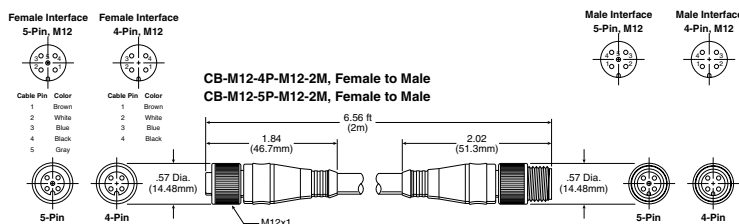

Features

- M8, M12 Male / Female Connector
- Length: 2m or 5m
- Cover: PVC or PUR
- Connection Type: Swivel Straight or Angled
- IP 67 Swivel Connector

Common Part Numbers

Item	Connector	Contacts	Length	Cover
CB-M8-4P-2M	M8 Female	4	2m	PVC
CB-M8-4P-5M	M8 Female	4	5m	PUR
CB-M8-4P-5M-90	M8 Angled Female	4	5m	PUR
CB-M8-4P-M12-2M	M8 Female to M12 Male	4	2m	PVC
CB-M8-4P-M8-2M	M8 Female to M8 Male	4	2m	PVC
CB-M8-4P-2E	M8 Female to MPS-7 Connector	4	2m	PVC
CB-M12-4P-2M	M12 Female	4	2m	PVC
CB-M12-5P-2M	M12 Female	5	2m	PVC
CB-M12-4P-M12-2M	M12 Female to M12 Male	4	2m	PVC
CB-M12-5P-M12-2M	M12 Female to M12 Male	5	2m	PVC

Panel Mounting Kits

Description	For Use With
MPS-ACCH1	MPS-3 Stainless Steel MPS-4
MPS-ACCH7	MPS-3 MPS-31
MPS-ACCH4	MPS-71
MPS-ACCH5	MPS-74

Panel Knockout Dimensions

MPS-ACCH1, MPS-ACCH7, MPS-ACCH4

MPS-ACCH5