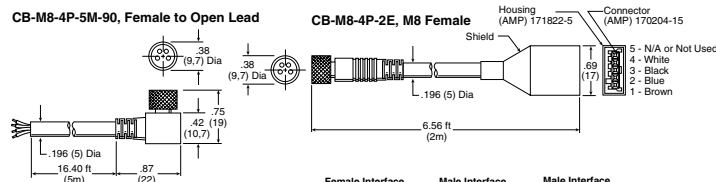

Features

- M8, M12 Male / Female Connector
- Length: 2m or 5m
- Cover: PVC or PUR
- Connection Type: Swivel Straight or Angled
- IP 67 Swivel Connector

Common Part Numbers

Item	Connector	Contacts	Length	Cover
CB-M8-4P-2M	M8 Female	4	2m	PVC
CB-M8-4P-5M	M8 Female	4	5m	PUR
CB-M8-4P-5M-90	M8 Angled Female	4	5m	PUR
CB-M8-4P-M12-2M	M8 Female to M12 Male	4	2m	PVC
CB-M8-4P-M8-2M	M8 Female to M8 Male	4	2m	PVC
CB-M8-4P-2E	M8 Female to MPS-7 Connector	4	2m	PVC
CB-M12-4P-2M	M12 Female	4	2m	PVC
CB-M12-5P-2M	M12 Female	5	2m	PVC
CB-M12-4P-M12-2M	M12 Female to M12 Male	4	2m	PVC
CB-M12-5P-M12-2M	M12 Female to M12 Male	5	2m	PVC

Panel Mounting Kits

Description	For Use With
MPS-ACCH1	MPS-3 Stainless Steel MPS-4
MPS-ACCH7	MPS-3 MPS-31
MPS-ACCH4	MPS-71
MPS-ACCH5	MPS-74

Panel Knockout Dimensions

MPS-ACCH1, MPS-ACCH7, MPS-ACCH4

MPS-ACCH5