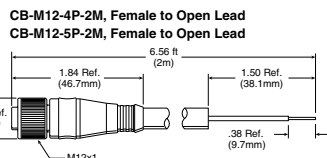

Features

- M8, M12 Male / Female Connector
- Length: 2m or 5m
- Cover: PVC or PUR
- Connection Type: Swivel Straight or Angled
- IP 67 Swivel Connector

Common Part Numbers

Item	Connector	Contacts	Length	Cover
CB-M8-4P-2M	M8 Female	4	2m	PVC
CB-M8-4P-5M	M8 Female	4	5m	PUR
CB-M8-4P-5M-90	M8 Angled Female	4	5m	PUR
CB-M8-4P-M12-2M	M8 Female to M12 Male	4	2m	PVC
CB-M8-4P-M8-2M	M8 Female to M8 Male	4	2m	PVC
CB-M8-4P-2E	M8 Female to MPS-7 Connector	4	2m	PVC
CB-M12-4P-2M	M12 Female	4	2m	PVC
CB-M12-5P-2M	M12 Female	5	2m	PVC
CB-M12-4P-M12-2M	M12 Female to M12 Male	4	2m	PVC
CB-M12-5P-M12-2M	M12 Female to M12 Male	5	2m	PVC

Panel Mounting Kits

Description	For Use With
MPS-ACCH1	MPS-3 Stainless Steel MPS-4
MPS-ACCH7	MPS-3 MPS-31
MPS-ACCH4	MPS-71
MPS-ACCH5	MPS-74

Panel Knockout Dimensions

MPS-ACCH1, MPS-ACCH7, MPS-ACCH4

MPS-ACCH5